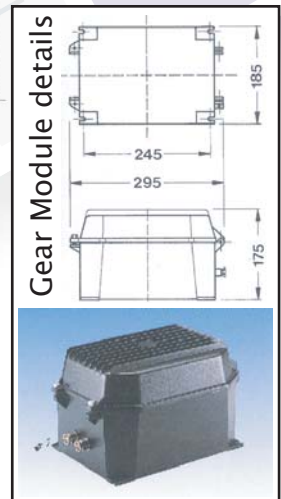

## The Broadway

Ref: LTEP051.

### Specifications

- 400 watt surface mounted blue metal halide projector floodlight
- Circular turned anodised and brightened aluminium reflector
- Tempered safety glass cover
- Rated to IP55
- Remote mounted control gear, see above right
- Adjustable galvanised steel wall bracket with aiming goniometer
- Designed & manufactured to BS4533
- Complete with *blue* metal halide lamp