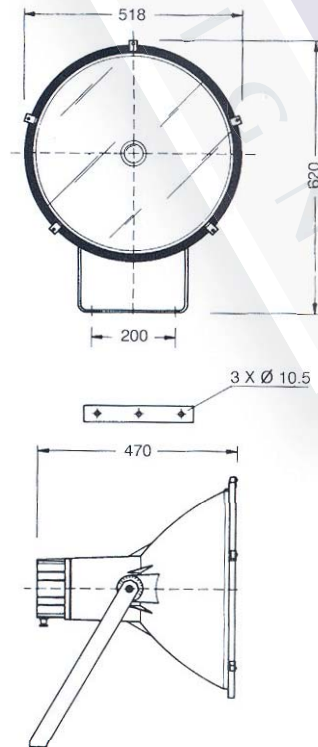

## The Broadway

Ref: LTEP051.

### Specifications

- 400 watt surface mounted blue metal halide projector floodlight
- Circular turned anodised and brightened aluminium reflector
- Tempered safety glass cover
- Rated to IP55
- Remote mounted control gear, see above right
- Adjustable galvanised steel wall bracket with aiming goniometer
- Designed & manufactured to BS4533
- Complete with *blue* metal halide lamp